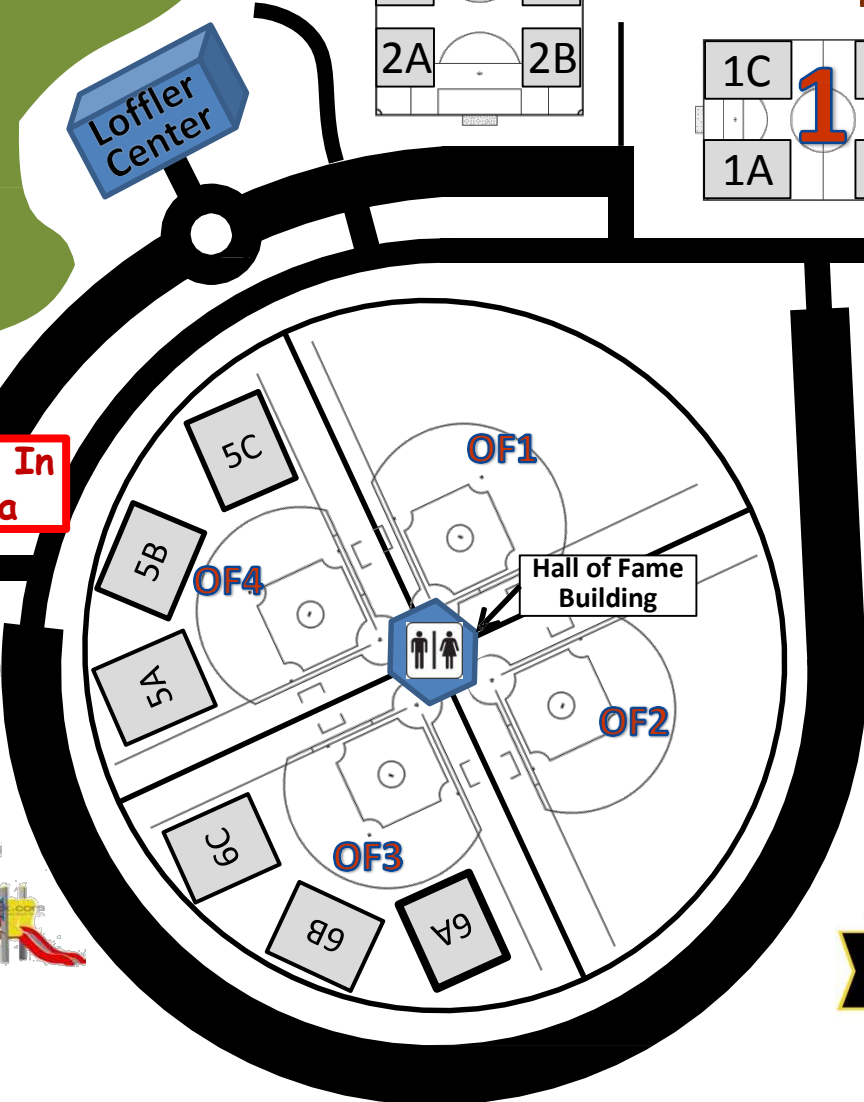

# St. Mary's Soccer Community Cup

Chancellor's Run Regional Park

2019

Loffler Center

Private Property

Chancellor's Run Rd, Rte 237